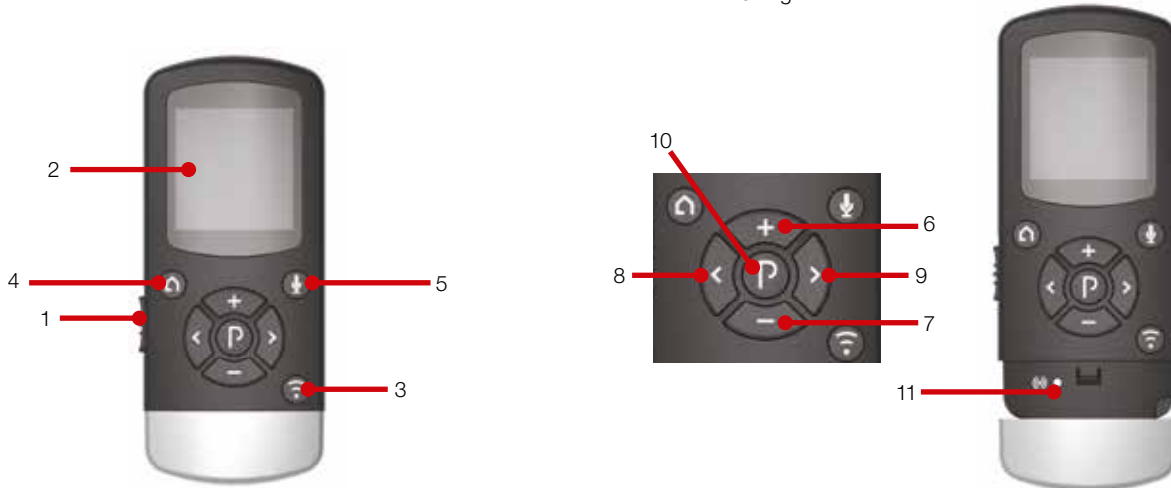

Easy to use

- At the push of a button you can control volume, mute/unmute and change programs
- Volume can be adjusted monaurally as well as binaurally
- 'Home' button let's you return to your default settings
- The 'Streaming' button activates streaming from your TV Streamer 2 or Mini Microphone (optional streaming devices)
- Rechargeable with battery status indicator
- Mechanical ON/OFF switch to avoid unintentional activation

ReSound

rediscover hearing

Description

- | | |
|---|--|
| 1 ON/OFF switch | 6 Increase volume |
| 2 Display | 7 Decrease volume |
| 3 Streaming (optional TV Streamer or Mini Microphone) | 8 Select left hearing instrument only |
| 4 Home | 9 Select right hearing instrument only |
| 5 Hearing instrument microphone mute | 10 Program change |
| | 11 Pairing |